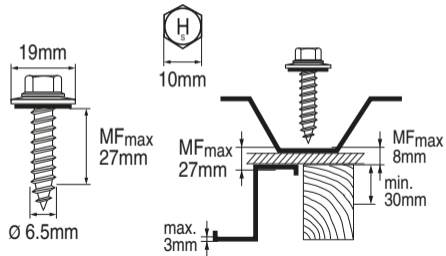

# S-MP 63S 6.5x38

#285220

Rostfrei / Inox / Stainless

2081927-07.2023