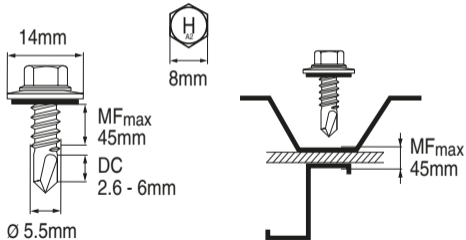

S-MD 43 S 5.5 x 63

414307

Rostfrei / Inox / Stainless A2

2009451