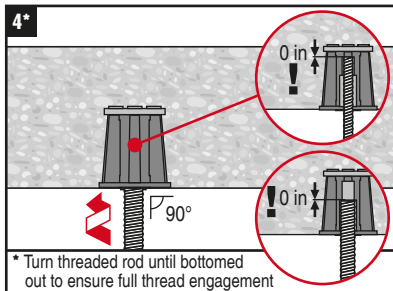

* Turn threaded rod until bottomed out to ensure full thread engagement