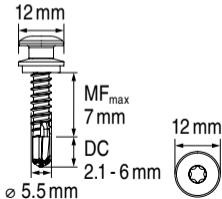

S-MD33PSS 5,5x25

2229864

Rostfrei/Inox/Stainless A4

2247887-03.2020