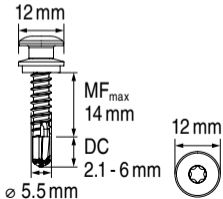

S-MD33PS 5,5x32

2229852

Rostfrei/Inox/Stainless A2

2247875-03.2020