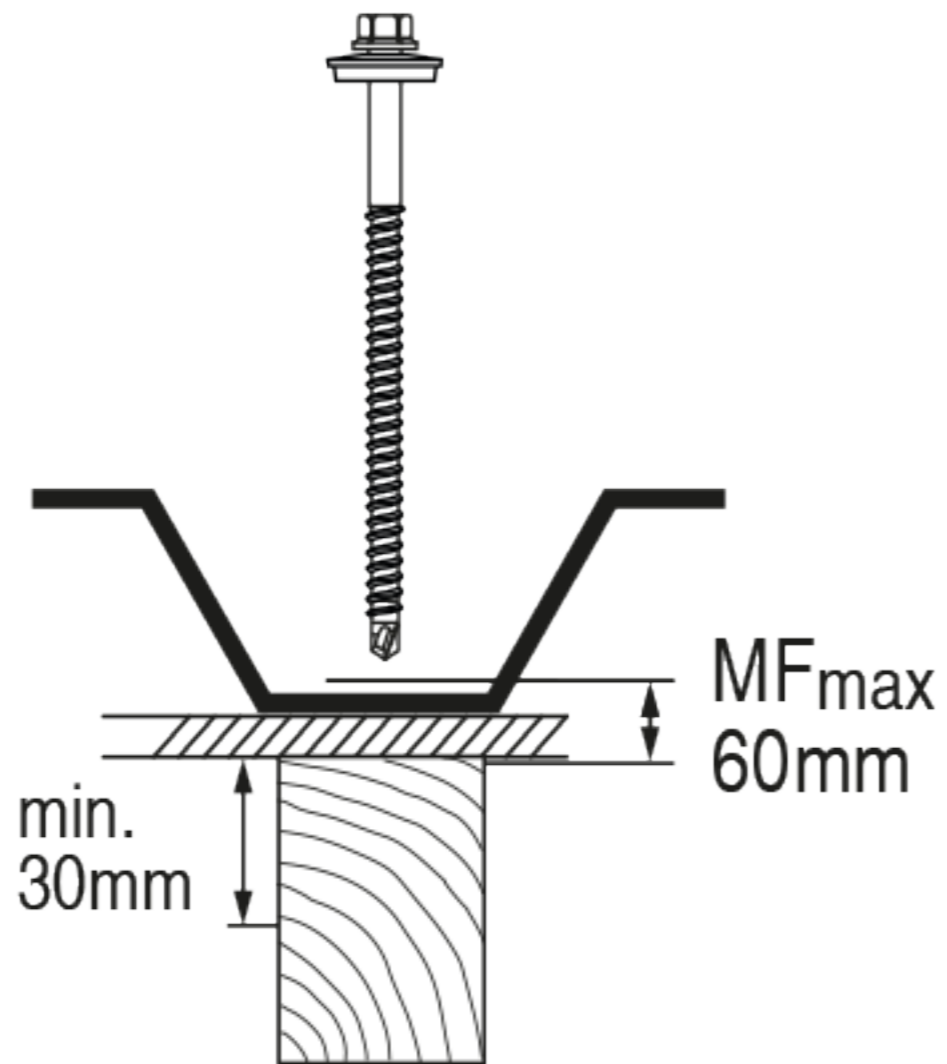

S-MDW51S 6,5x100

2284776

DC
0.4-2mm

Rostfrei / Inox / Stainless A2

2289604